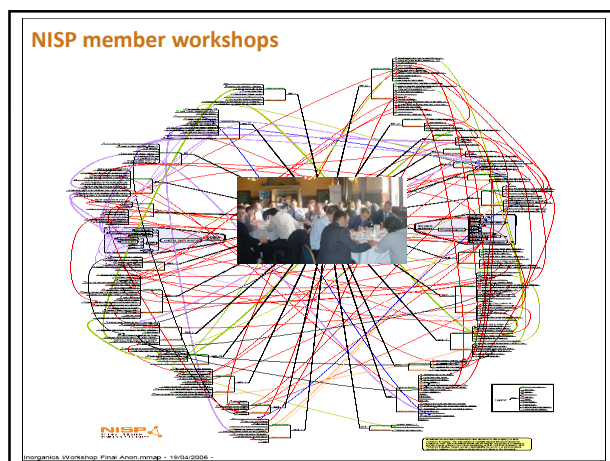

Industrial Symbiosis NI Outputs (2007-Mar 2012)

Maximising Efficiencies

- 1200 Members
- 220 Synergies completed
- 186,000t Landfill diversion
- 2,000+t Hazardous waste saved
- 191,000t Virgin materials saved
- 255,000t CO₂ saved
- 31 Jobs created
- 40 Jobs safe-guarded
- £1.7m Private investment
- £7.8m Cost savings in businesses
- £12.8m Additional sales for businesses

Waste Distribution Map

Maximising Efficiencies