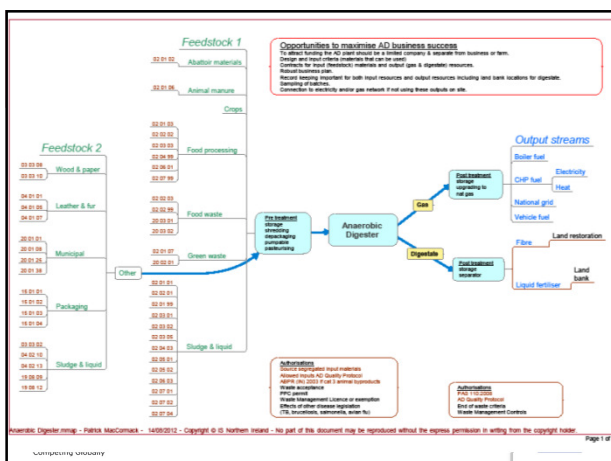

Industrial Symbiosis NI Outputs (2007-Mar 2012)

Maximising Efficiencies

- 1200 Members
- 220 Synergies completed
- 186,000t Landfill diversion
- 2,000+t Hazardous waste saved
- 191,000t Virgin materials saved
- 255,000t CO₂ saved
- 31 Jobs created
- 40 Jobs safe-guarded
- £1.7m Private investment
- £7.8m Cost savings in businesses
- £12.8m Additional sales for businesses

Waste Distribution Map

Maximising Efficiencies