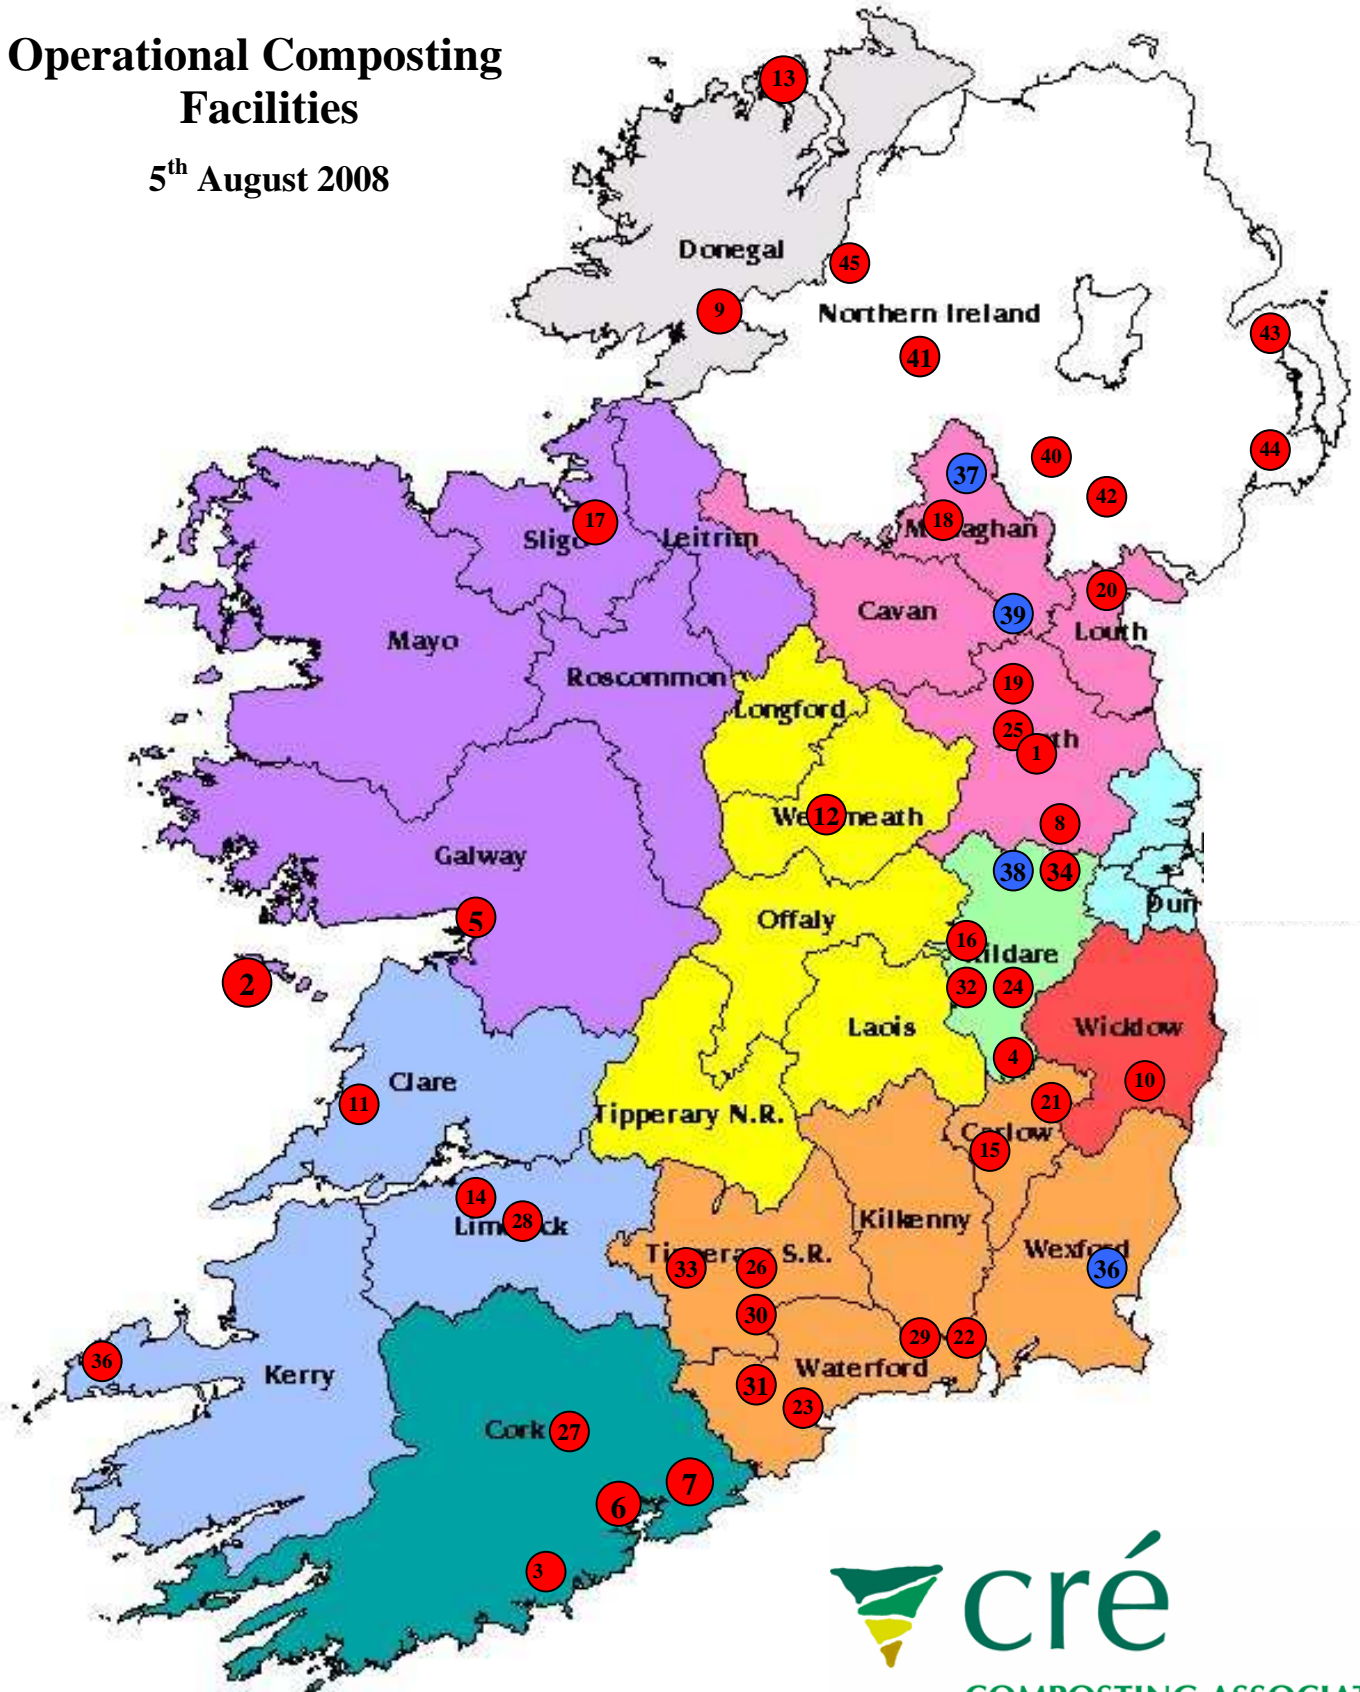

Operational Composting Facilities

5th August 2008

Operational Composting Facilities in Ireland (Red Dots) (5th August 2008)			
1	AES, Navan, Meath		Mushroom Composting (Blue Dots)
2	Aran (Inis Mor), Timpeallacht n'Oilean	36	Custom Compost, Wexford
3	Bandon, Cork County Council	37	Kabeyun, Monaghan
4	Bord Na Mona, Athy, Kildare	38	Monaghan Mushrooms, Kildare
5	Carrowbrowne, Galway City Council	39	Glaslough Peat, Monaghan
6	Cork City Council, Kinsale Road		
7	CTO Env. Solution, Middleton, Cork		Northern Ireland
8	Enrich, Kilcock, Meath	40	Natural World Products, Armagh
9	Enviro Grind Ltd., Donegal	41	SimproIreland, Tyrone
10	GreenKing, Wicklow	42	Reen Compost, Armagh
11	Inagh, Clare County Council	43	Organic Waste Recycling, Co. Down
12	Johnstown Recycling, Mullingar	44	Down District Council
13	Marine Harvest, Donegal	45	Magherafelt District Council
14	Mungret, Limerick County Council,		
15	O'Toole Composting, Carlow		
16	Pat Cleary, Monasteravin, Kildare		
17	Sligo County Council, Ballisodare		
18	Terralift Ireland, Monaghan		
19	Thortons, Kilmainhamwood, Nobber, Meath		
20	V and W Recycling, Dundalk		
21	Waddock Composting, Carlow		
22	Waterford City, Waterford City Council		
23	Waterford County Council, Dungarvan		
24	A1 Waste, Naas, Kildare		
25	Panda, Slane, Meath		
26	CTO Greenclean, Milltown, Cashel		
27	McGill, Castletownroche, Cork		
28	Cremin Farm Compost, Limerick		
29	Landorganics, Thurles, Tipperary		
30	OD Recycling, Clonmel, Tipperary		
31	McGill, Cappoquin, Co. Waterford		
32	Kildangan Stud, Kildare		
33	Coolmore Stud, Fethard, Tipperary		
34	P. Mooney, Maynooth, Kildare		
35	De Brun Iasc, Dingle, Kerry		